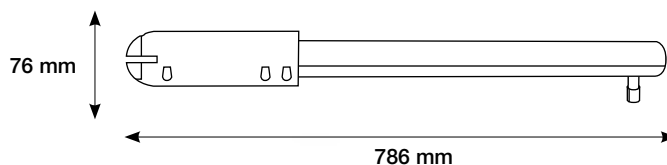

mini radius

new Producto Nuevo | New product | Produit nouveau

RF Radiofrecuencia | Radio frequency | Radiofréquence

24V Motor 24V | 24V motor | Moteur 24V

KIT Producto KIT | KIT product | Produit KIT

230V Alimentación 230v | Power supply 230v | Alimentation 230v

24x365 Uso intensivo | Intensive use | Usage intensif

® Producto Patentado | Patented product | Produit breveté

Dimensiones / Dimensions / Dimensions